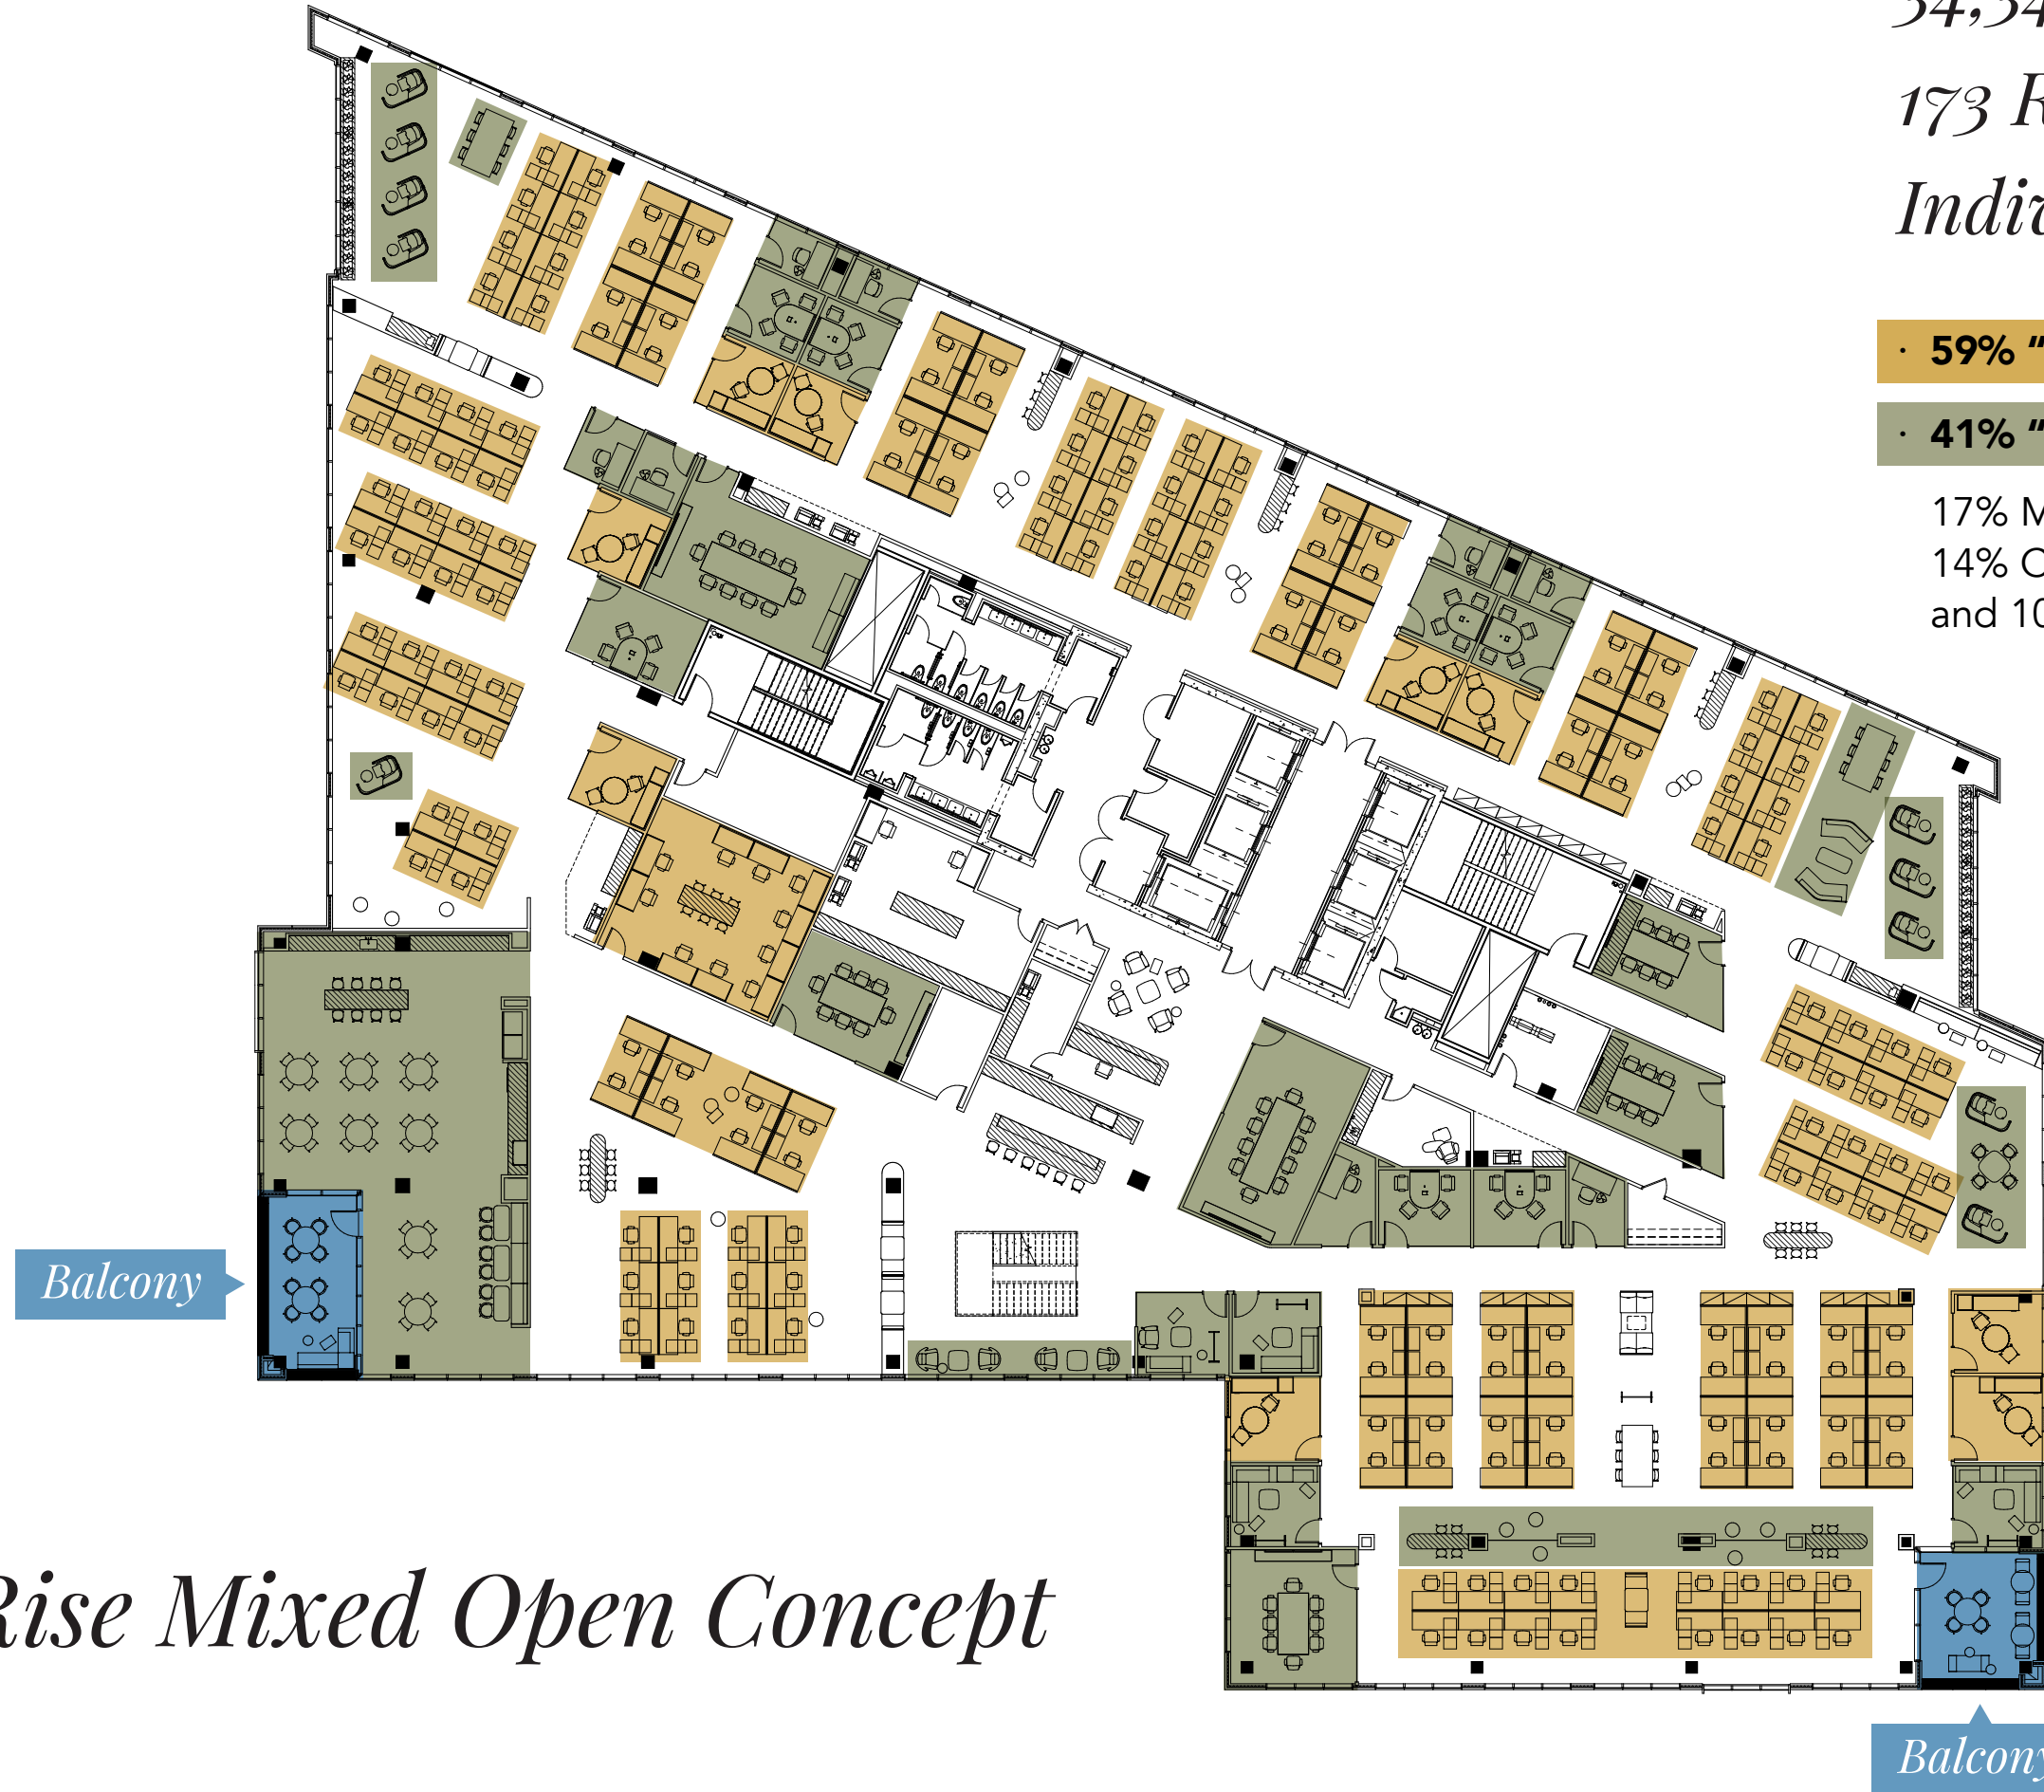

34,346 RSF
173 RSF / Person
Individual Seats: 199

• 59% "Me" Space

• 41% "We" Space

17% Meeting Space,
14% Community Space
and 10% Support Space

"Me" Space
(Desks and Private Space)

"We" Space
(Conference Rooms,
Breakout Areas, Kitchen)

Mid-Rise Mixed Open Concept
Floors 4-8